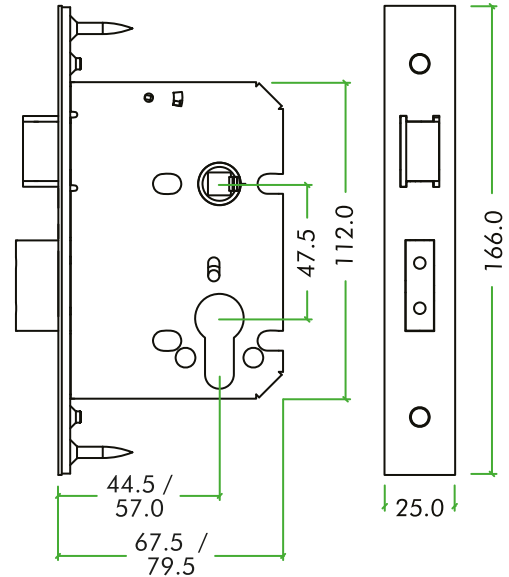

TECHNICAL SPECIFICATION SHEET

ZUKS64EP

DIMENSIONS

CODE	FINISH
ZUKS64EPSS	SATIN STAINLESS
ZUKS64EPPVD	PVD BRASS

PRODUCT SPECIFICATIONS

- Solid Brass Latch & Deadbolt
- Sintered Steel Follower
- Short Travel Latch Function
- Grip Tight Spring Follower
- Includes Plastic Back Box
- 44.5mm Backset
- BS EN 12209 Grade 2

2 H 8 1 0 G 2 B A 2 0

STANDARDS

SUITABILITY

CODE	DESCRIPTION	FINISHES	ADDITIONAL INFO.
ZUKS64EPSS	Euro Profile Sashlock	SS	44.5mm Backset
ZUKS64EPPVD	Euro Profile Sashlock	PVD Brass	44.5mm Backset
 <p>For more information please contact us today: Call: 01228 672900 Fax: 01228 672928 Email: sales@zoo-hardware.co.uk Web: www.zoohardware.co.uk</p> <p>ZOO Hardware Ltd, Unit B, Dukes Drive Kingmoor Park North, Carlisle, Cumbria CA6 4SH</p>		  <p>URS is a member of Registrar of Standards (Holdings) Ltd.</p>	