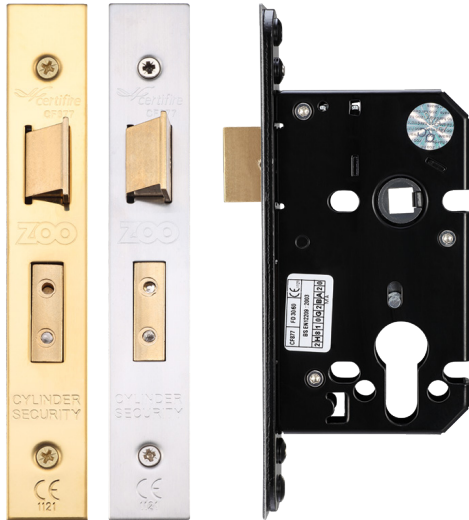

TECHNICAL SPECIFICATION SHEET

ZUKS64EP

DIMENSIONS

CODE	FINISH
ZUKS64EPSS	SATIN STAINLESS
ZUKS64EPPVD	PVD BRASS

PRODUCT SPECIFICATIONS

- Solid Brass Latch & Deadbolt
- Sintered Steel Follower
- Short Travel Latch Function
- Grip Tight Spring Follower
- Includes Plastic Back Box
- 44.5mm Backset
- BS EN 12209 Grade 2

2 H 8 1 0 G 2 B A 2 0

STANDARDS

SUITABILITY

CODE	DESCRIPTION	FINISHES	ADDITIONAL INFO.
ZUKS64EPSS	Euro Profile Sashlock	SS	44.5mm Backset
ZUKS64EPPVD	Euro Profile Sashlock	PVD Brass	44.5mm Backset
 <p>For more information please contact us today: Call: 01228 672900 Fax: 01228 672928 Email: sales@zoo-hardware.co.uk Web: www.zoohardware.co.uk</p> <p>ZOO Hardware Ltd, Unit B, Dukes Drive Kingmoor Park North, Carlisle, Cumbria CA6 4SH</p>		  <p>URS is a member of Registrar of Standards (Holdings) Ltd.</p>	